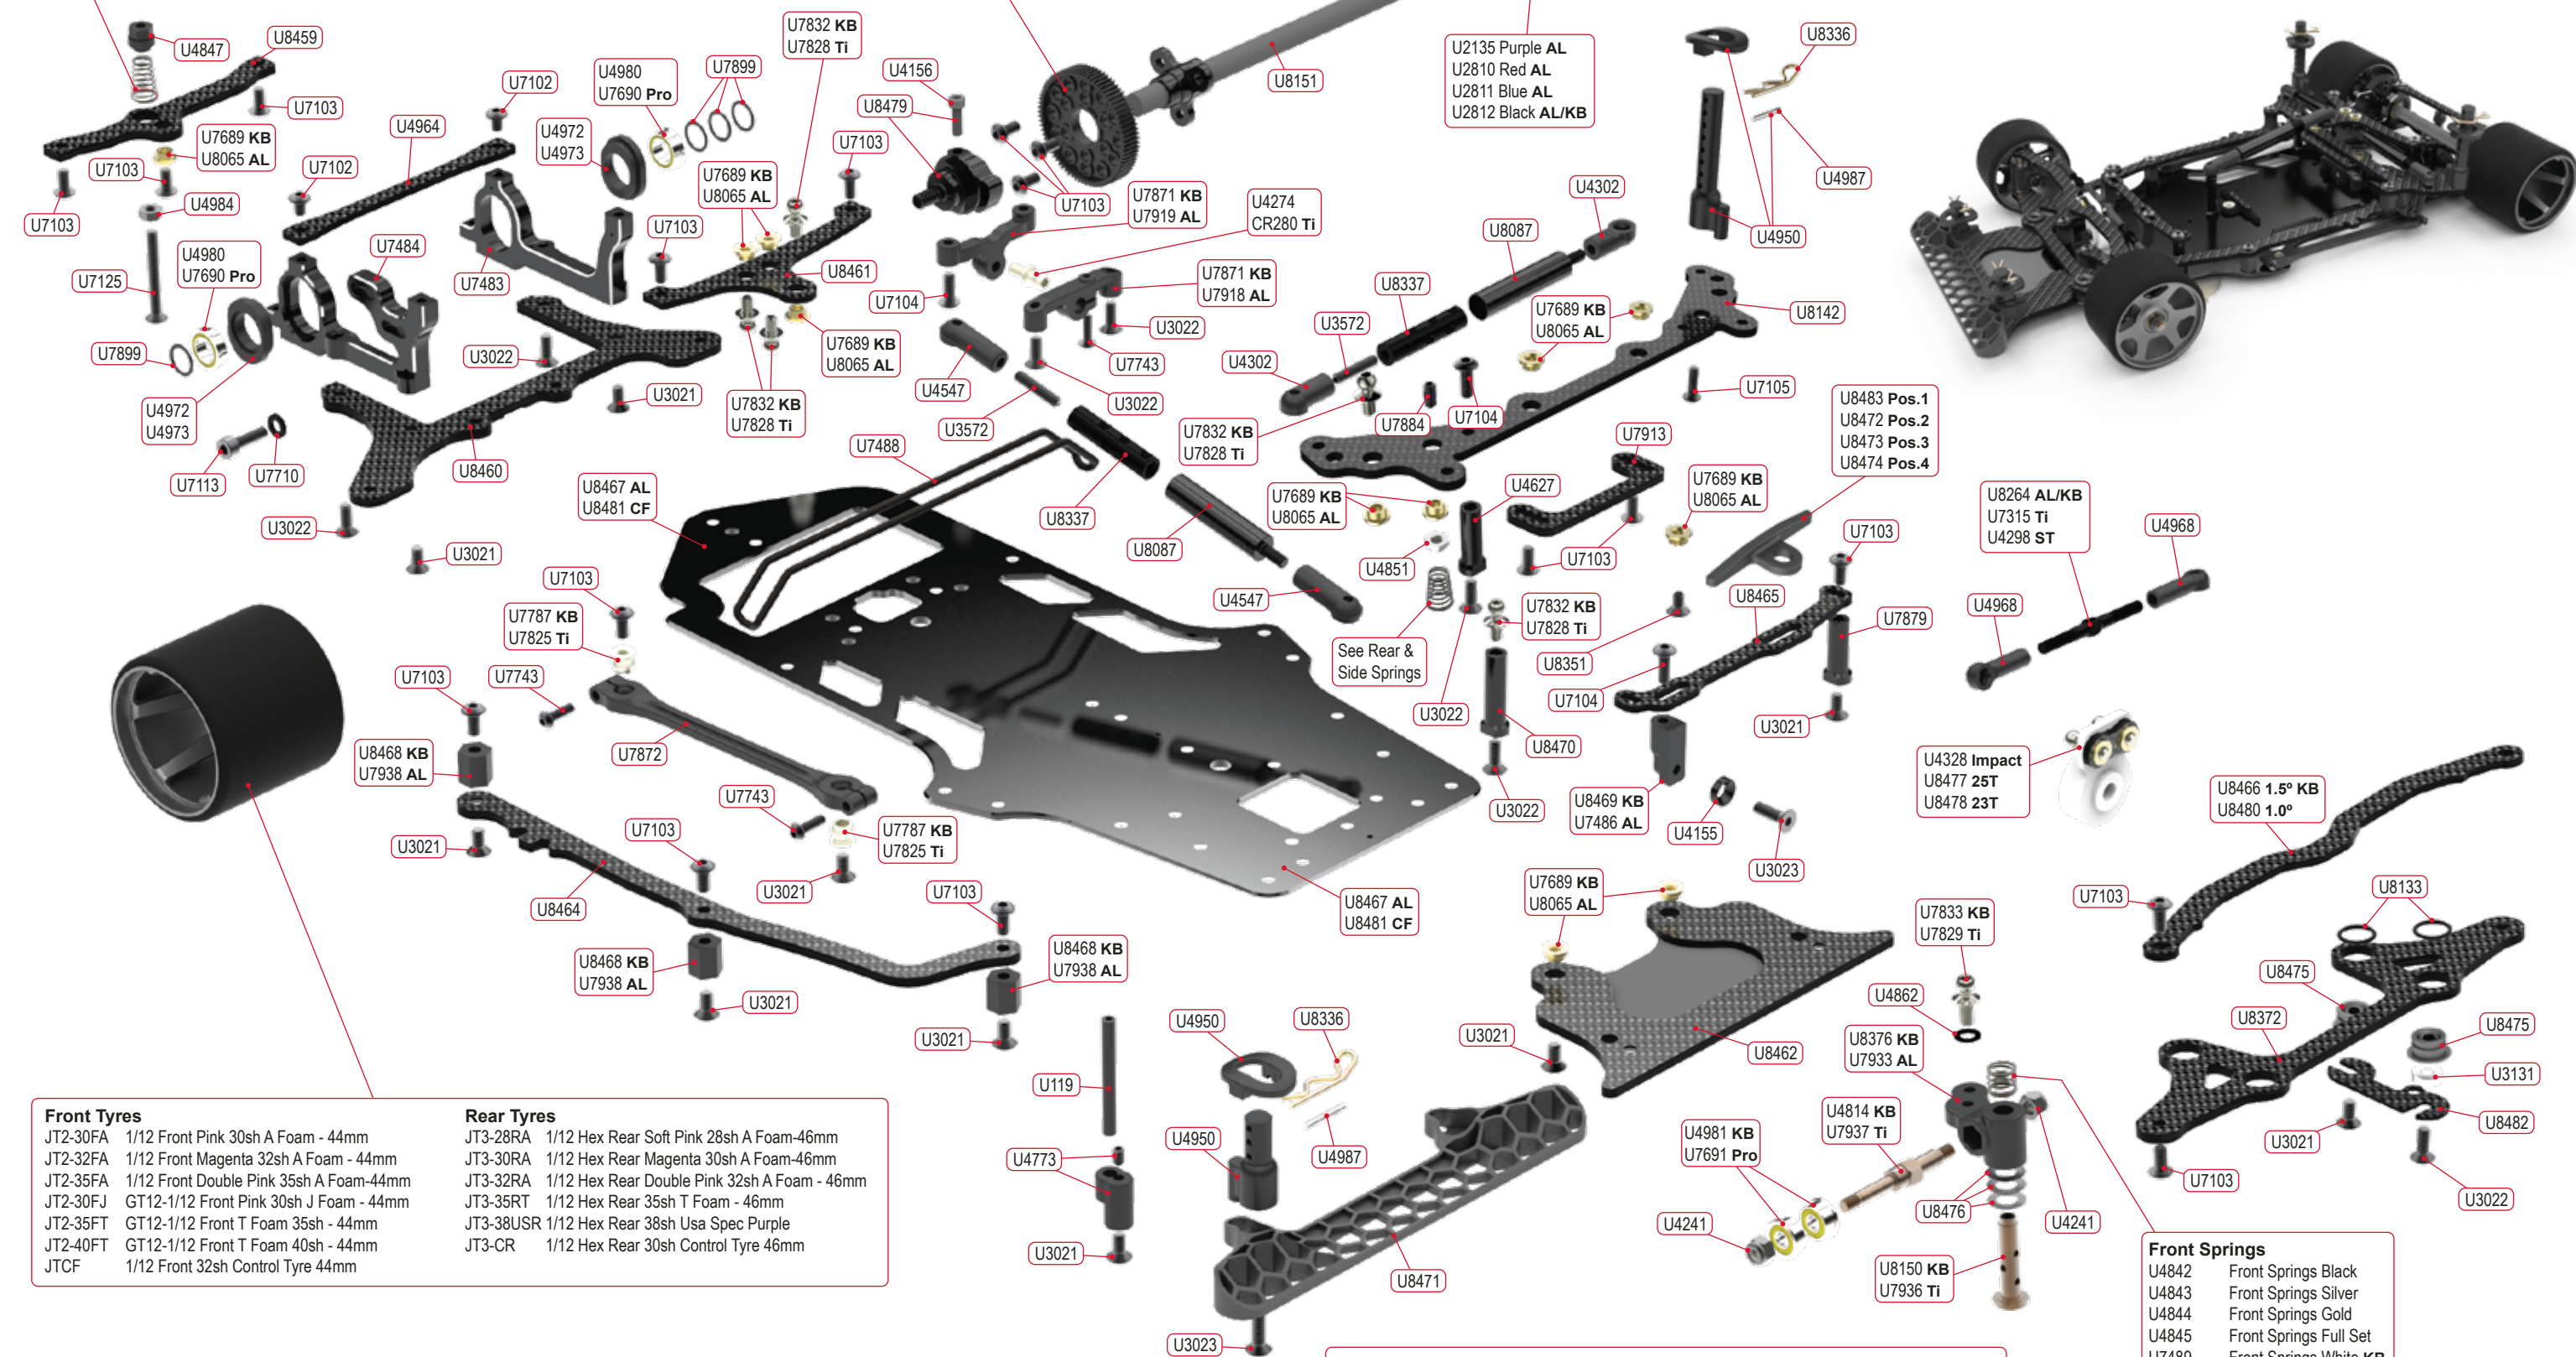

- Rear & Side Springs**
- U4838 Rear Springs Black Side KB
  - U4839 Rear Springs Silver
  - U4840 Rear Springs Gold
  - U4841 Rear Springs Nickel
  - U4846 Rear Springs Full Set
  - U7322 Rear Springs Red Rear KB
  - U7323 Rear Springs Black Ultra

- Spur Gears**
- |                               |                               |   |
|-------------------------------|-------------------------------|---|
| AM364090 Spur Gear 64P - 90T  | AM364102 Spur Gear 64P - 102T | AM364114 Spur Gear 64P - 114T               |
| AM364092 Spur Gear 64P - 92T  | AM364104 Spur Gear 64P - 104T | AM364116 Spur Gear 64P - 116T               |
| AM364094 Spur Gear 64P - 94T  | AM364106 Spur Gear 64P - 106T | CR509 Kimbrough - Thin Pro/Gear 88t-64DP    |
| AM364096 Spur Gear 64P - 96T  | AM364108 Spur Gear 64P - 108T | CR513 Kimbrough - Thin Pro/Gear 78t-64DP    |
| AM364098 Spur Gear 64P - 98T  | AM364110 Spur Gear 64P - 110T | CR515 Kimbrough - Thin Pro/Gear 76t-64DP KB |
| AM364100 Spur Gear 64P - 100T | AM364112 Spur Gear 64P - 112T |   |

- Front Tyres**
- JT2-30FA 1/12 Front Pink 30sh A Foam - 44mm
  - JT2-32FA 1/12 Front Magenta 32sh A Foam - 44mm
  - JT2-35FA 1/12 Front Double Pink 35sh A Foam-44mm
  - JT2-30FJ GT12-1/12 Front Pink 30sh J Foam - 44mm
  - JT2-35FT GT12-1/12 Front T Foam 35sh - 44mm
  - JT2-40FT GT12-1/12 Front T Foam 40sh - 44mm
  - JTCF 1/12 Front 32sh Control Tyre 44mm

- Rear Tyres**
- JT3-28RA 1/12 Hex Rear Soft Pink 28sh A Foam-46mm
  - JT3-30RA 1/12 Hex Rear Magenta 30sh A Foam-46mm
  - JT3-32RA 1/12 Hex Rear Double Pink 32sh A Foam - 46mm
  - JT3-35RT 1/12 Hex Rear 35sh T Foam - 46mm
  - JT3-38USR 1/12 Hex Rear 38sh Usa Spec Purple
  - JT3-CR 1/12 Hex Rear 30sh Control Tyre 46mm