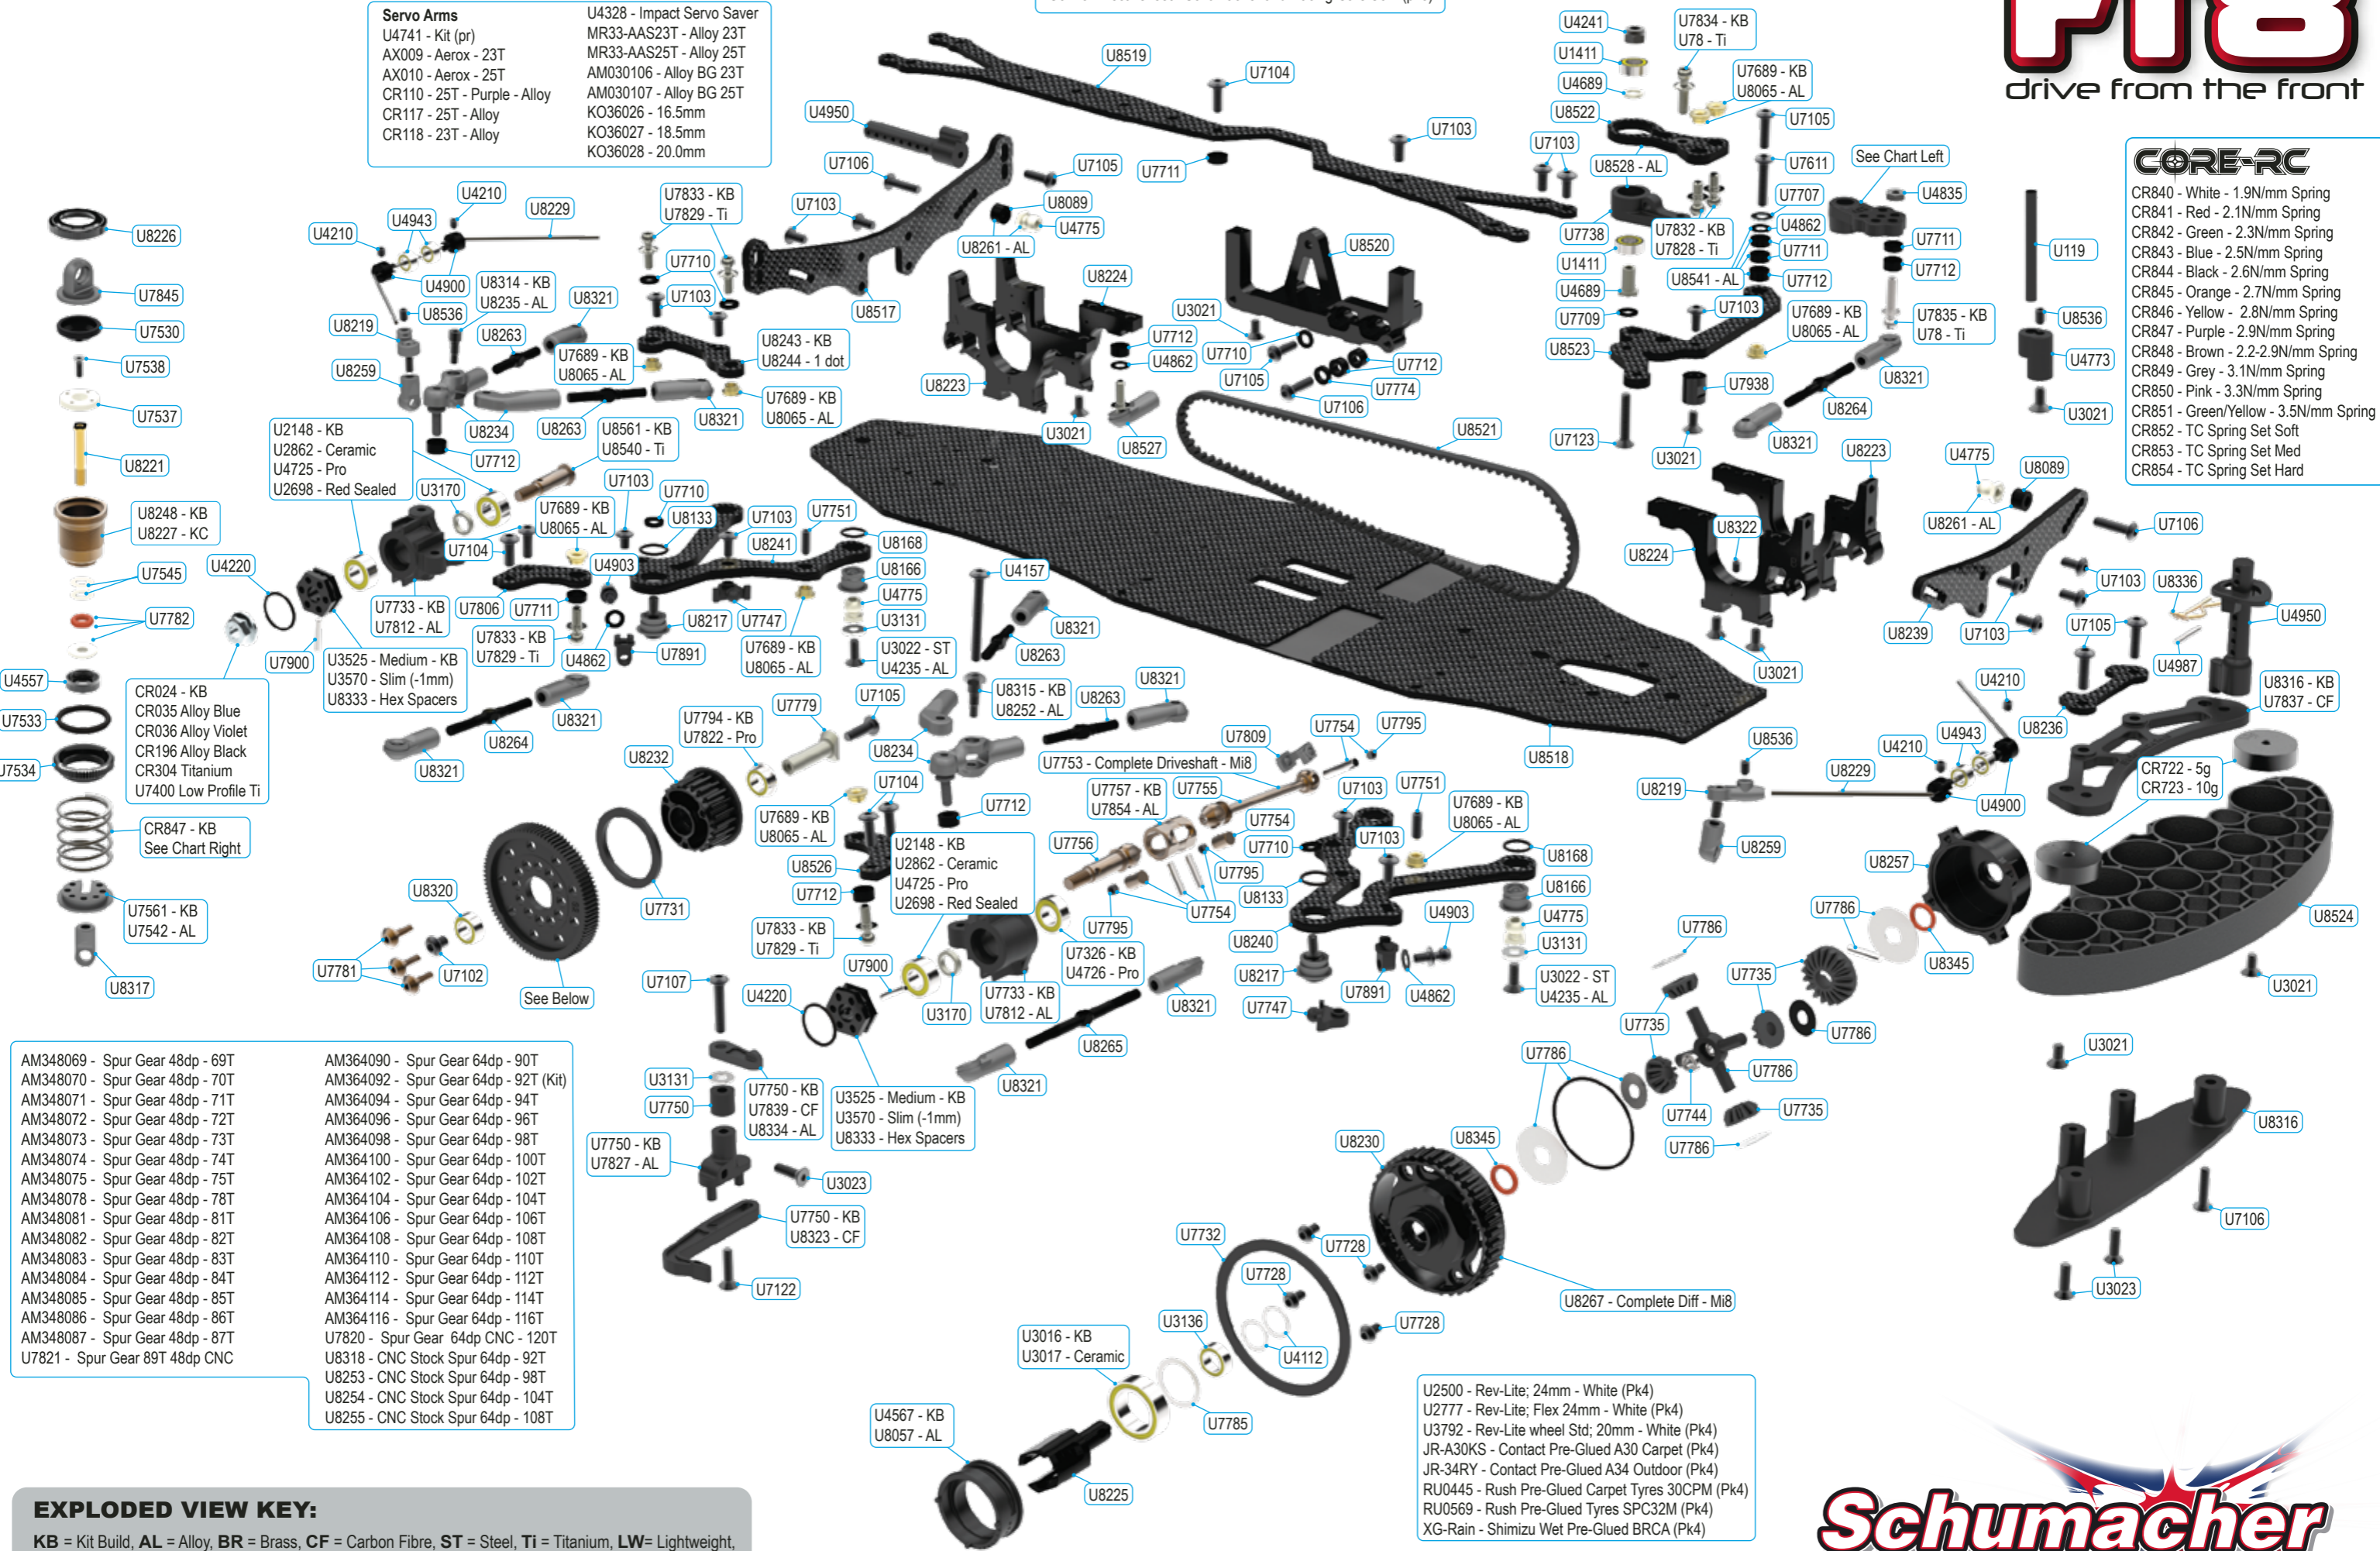

U8531 - Manual - FT8
 U8532 - Decals - FT8
 U3478 - Decal sheet - Schumacher and Racing-Cars.Com (pk3)

- Servo Arms**
 U4741 - Kit (pr)
 AX009 - Aerox - 23T
 AX010 - Aerox - 25T
 CR110 - 25T - Purple - Alloy
 CR117 - 25T - Alloy
 CR118 - 23T - Alloy
- U4328 - Impact Servo Saver
 MR33-AAS23T - Alloy 23T
 MR33-AAS25T - Alloy 25T
 AM030106 - Alloy BG 23T
 AM030107 - Alloy BG 25T
 KO36026 - 16.5mm
 KO36027 - 18.5mm
 KO36028 - 20.0mm

- CORE-RC**
 CR840 - White - 1.9N/mm Spring
 CR841 - Red - 2.1N/mm Spring
 CR842 - Green - 2.3N/mm Spring
 CR843 - Blue - 2.5N/mm Spring
 CR844 - Black - 2.6N/mm Spring
 CR845 - Orange - 2.7N/mm Spring
 CR846 - Yellow - 2.8N/mm Spring
 CR847 - Purple - 2.9N/mm Spring
 CR848 - Brown - 2.2-2.9N/mm Spring
 CR849 - Grey - 3.1N/mm Spring
 CR850 - Pink - 3.3N/mm Spring
 CR851 - Green/Yellow - 3.5N/mm Spring
 CR852 - TC Spring Set Soft
 CR853 - TC Spring Set Med
 CR854 - TC Spring Set Hard

EXPLODED VIEW KEY:

KB = Kit Build, AL = Alloy, BR = Brass, CF = Carbon Fibre, ST = Steel, Ti = Titanium, LW= Lightweight, KC = Kashima Coated, SS = Speed Secret, CNC = Machined, Pro = Precision Bearing

- U2500 - Rev-Lite; 24mm - White (Pk4)
 U2777 - Rev-Lite; Flex 24mm - White (Pk4)
 U3792 - Rev-Lite wheel Std; 20mm - White (Pk4)
 JR-A30KS - Contact Pre-Glued A30 Carpet (Pk4)
 JR-34RY - Contact Pre-Glued A34 Outdoor (Pk4)
 RU0445 - Rush Pre-Glued Carpet Tyres 30CPM (Pk4)
 RU0569 - Rush Pre-Glued Tyres SPC32M (Pk4)
 XG-Rain - Shimizu Wet Pre-Glued BRCA (Pk4)