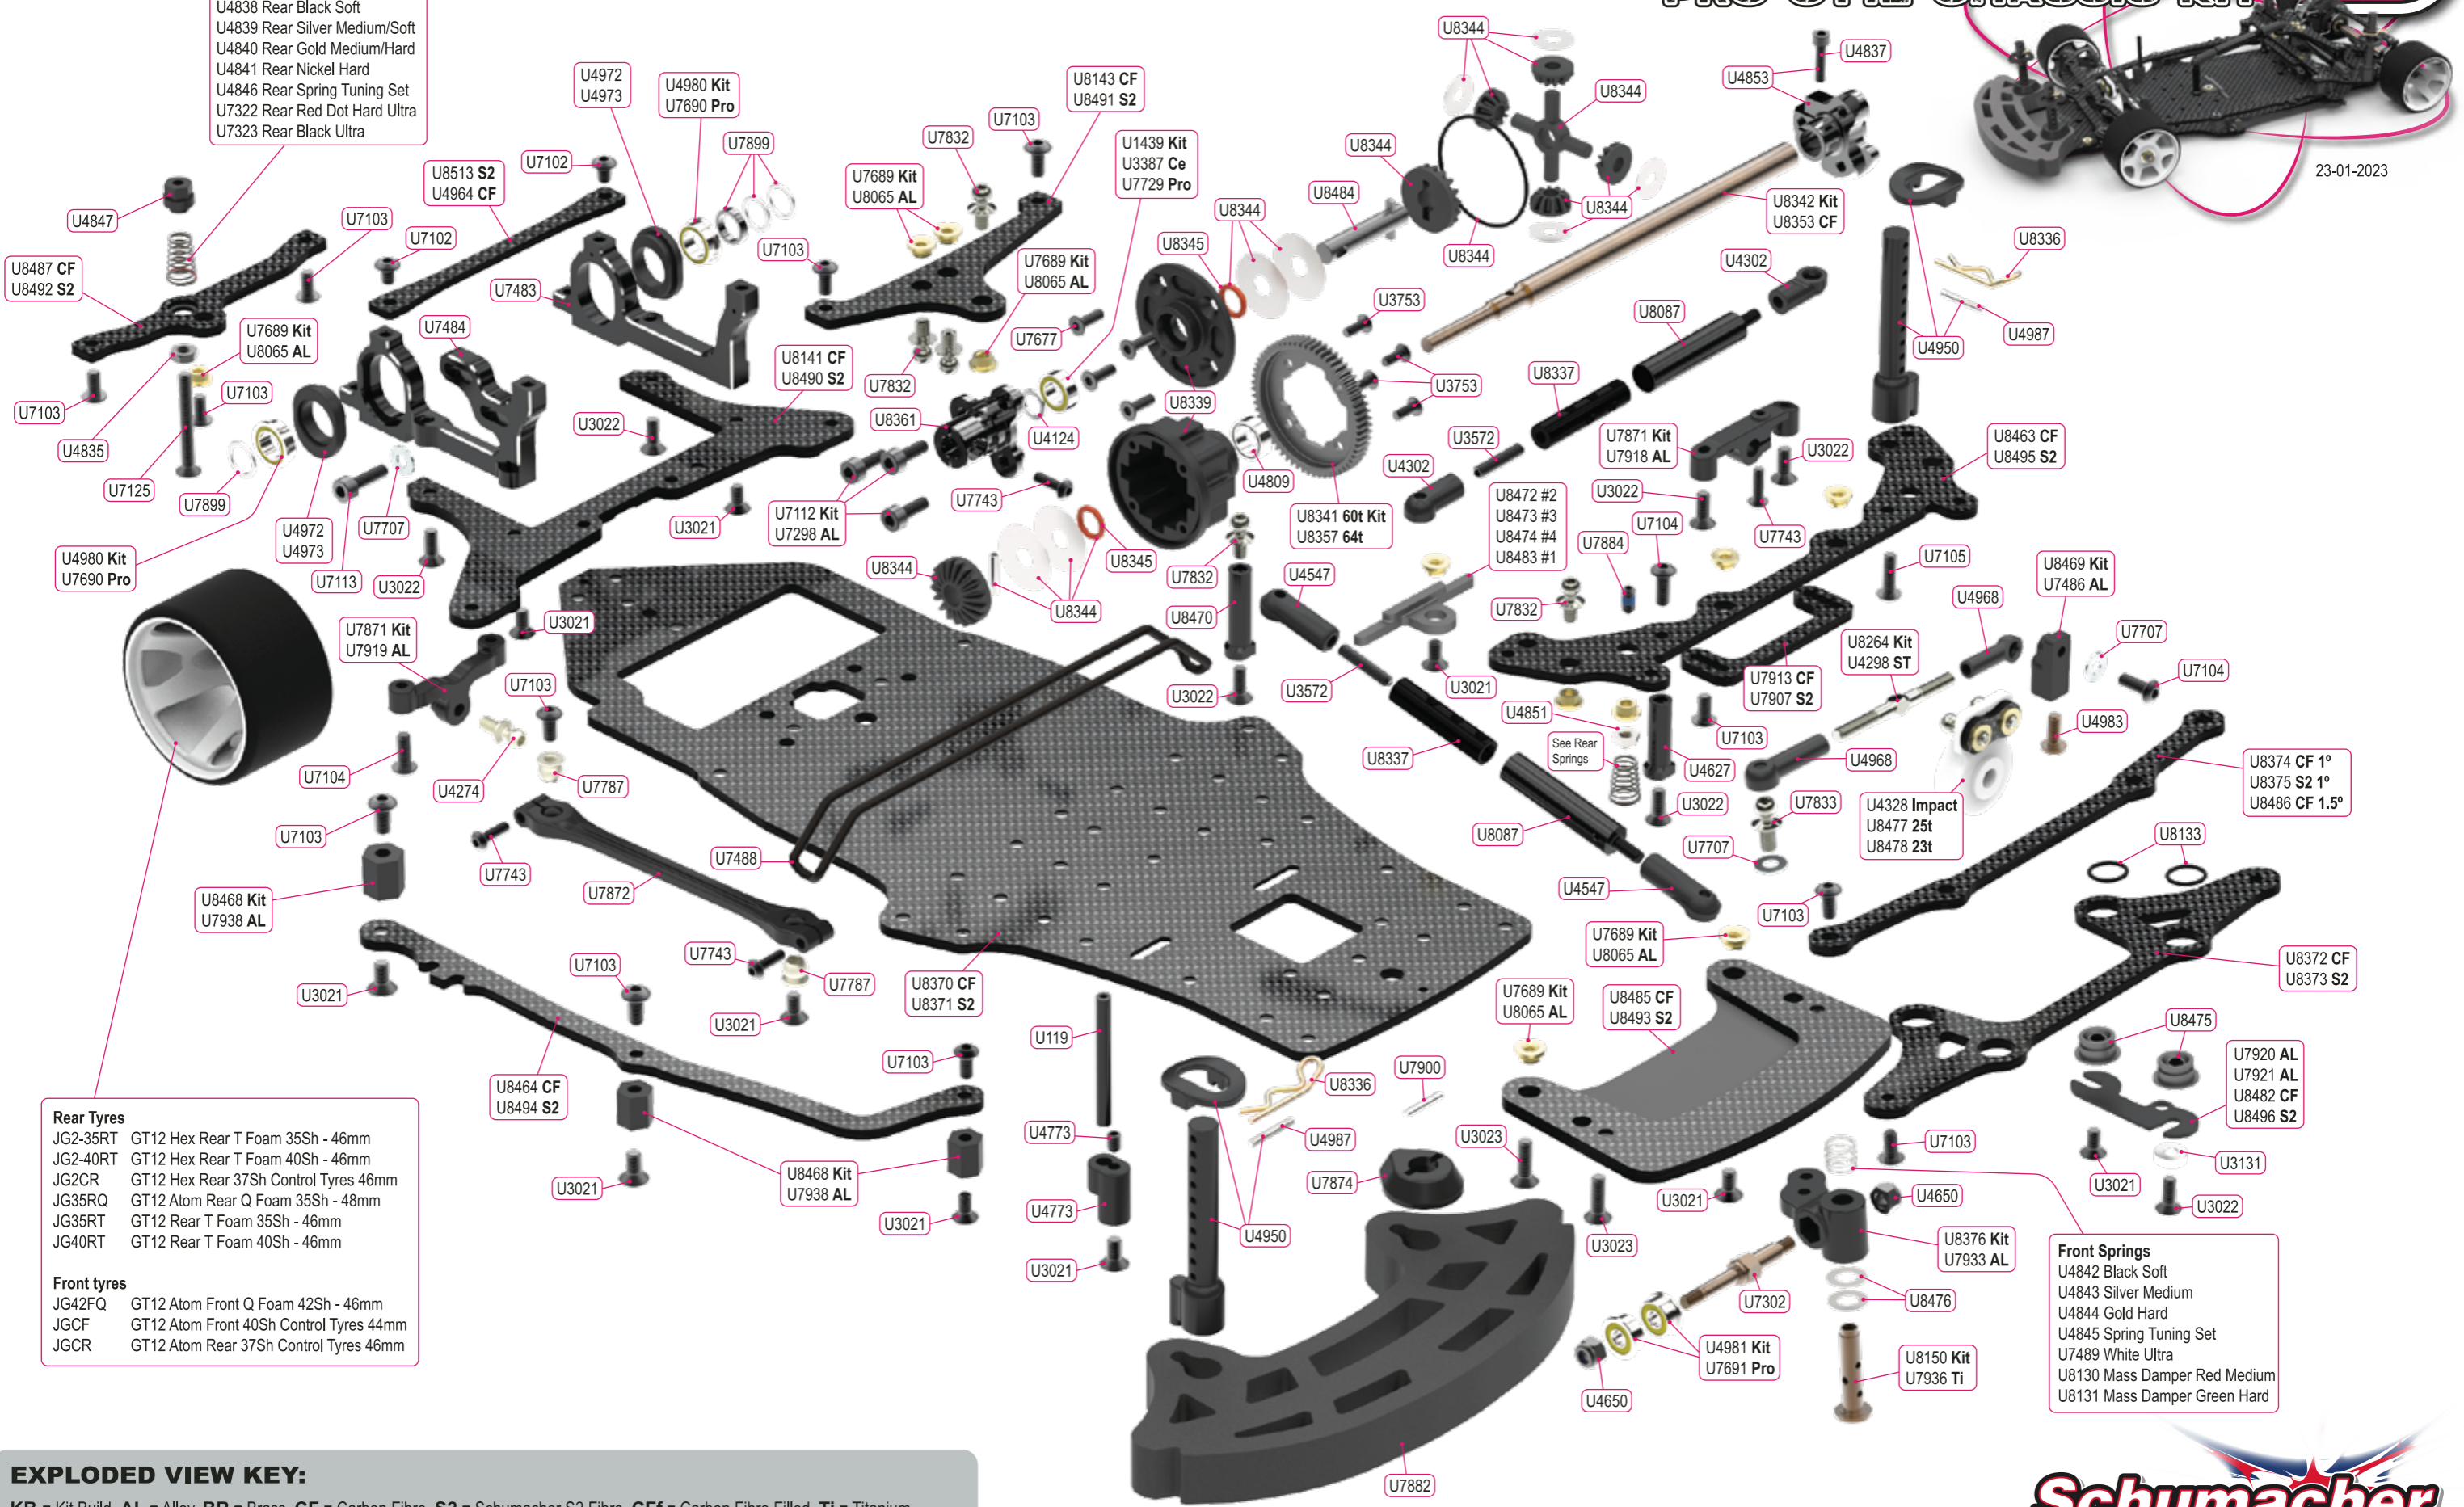

## PRO GT12 CHASSIS KIT

23-01-2023

**Fan Mount**  
 U8489 Alloy 30mm Fan Mount (Horizontal Fixing) - Atom 3 AL  
 U8511 C/F 30mm Fan Mount (Vertical Fixing) - Atom 3 CF

**Rear Springs**  
 U4838 Rear Black Soft  
 U4839 Rear Silver Medium/Soft  
 U4840 Rear Gold Medium/Hard  
 U4841 Rear Nickel Hard  
 U4846 Rear Spring Tuning Set  
 U7322 Rear Red Dot Hard Ultra  
 U7323 Rear Black Ultra

**Rear Tyres**  
 JG2-35RT GT12 Hex Rear T Foam 35Sh - 46mm  
 JG2-40RT GT12 Hex Rear T Foam 40Sh - 46mm  
 JG2CR GT12 Hex Rear 37Sh Control Tyres 46mm  
 JG35RQ GT12 Atom Rear Q Foam 35Sh - 48mm  
 JG35RT GT12 Rear T Foam 35Sh - 46mm  
 JG40RT GT12 Rear T Foam 40Sh - 46mm

**Front tyres**  
 JG42FQ GT12 Atom Front Q Foam 42Sh - 46mm  
 JGCF GT12 Atom Front 40Sh Control Tyres 44mm  
 JGCR GT12 Atom Rear 37Sh Control Tyres 46mm

**Front Springs**  
 U4842 Black Soft  
 U4843 Silver Medium  
 U4844 Gold Hard  
 U4845 Spring Tuning Set  
 U7489 White Ultra  
 U8130 Mass Damper Red Medium  
 U8131 Mass Damper Green Hard

**EXPLODED VIEW KEY:**  
 KB = Kit Build, AL = Alloy, BR = Brass, CF = Carbon Fibre, S2 = Schumacher S2 Fibre, Cff = Carbon Fibre Filled, Ti = Titanium,  
 ST = Steel, KC = Kashima Coated, Mf = Medium Flex, Sf = Stiff Flex, CNC = Machined, Pro = Precision Bearing, Ce = Ceramic Bearing